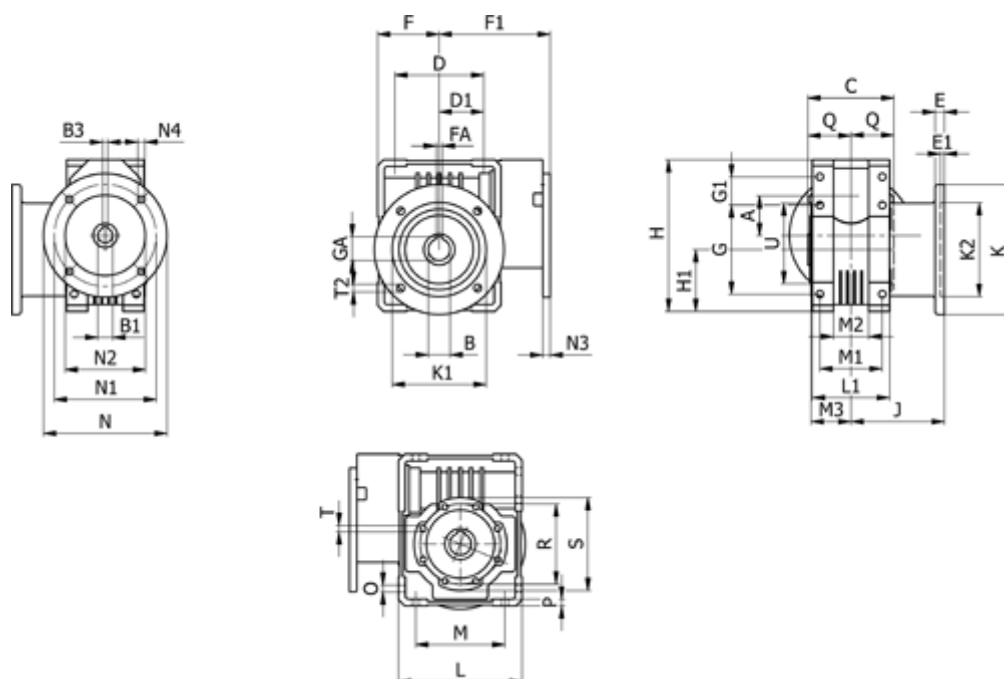

Data Sheet

Article number: 392107512042010

Description: Worm gear
WR 75-UF2-120-63B5, without lubrication

Measures

A = 75.00	E = 12	H = 220.5	M = 102	N4 = M8x10	U = 90
B = 30	E1 = 5	H1 = 87.0	M1 = 130	O = 10.5	
B1 E7 = 14	F = 87	J = 111.0	M2 = 95	P = 9	
B2 = 16.3	F1 = 152	K = 200	M3 = 10	Q = 40	
B3 H9 = 5	FA = 8	K1 = 165	N = 140	R = 110	
C = 127	G = 126	K2 = 130	N1 = 165	S = 125	
D = 109.5	G1 = 46.5	L = 59	N2 = 130	T = M8x14	
D1 = 46.5	GA = 33.3	L1 = 126	N3 = 12.0	T2 = 12.5	